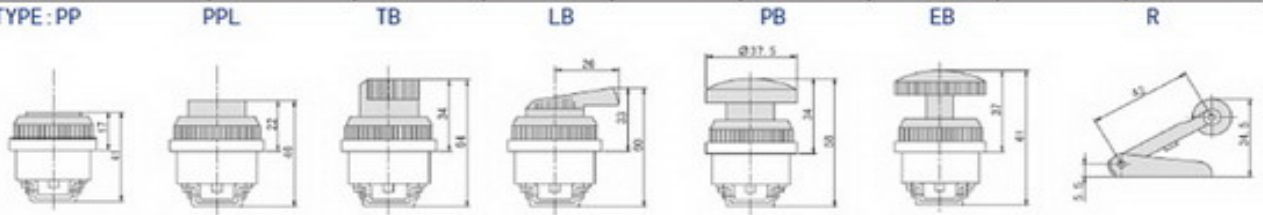

## KSD : Mechanical Valve

### Overall Dimension

系列 / Series	符号 / 型号 Symbol / Model	PP	PPL	LB	TB	EB	PB	R
MSV86522	A	114	119	133	136.5	134	131	107.5
	B	39.5	24.5	26.5	36.5	39.5	37.5	42.5
MSV98322	A	106	111	125	129.5	126	123	99.5
	B	39.5	24.5	26.5	36.5	39.5	37.5	42.5
MSV86321	A	66	71	85	88.5	86	83	59.5
	B	39.5	24.5	26.5	36.5	39.5	37.5	42.5

### Dimension Sheet

Series	Symbol / Model	PP	PPL	LB	TB	EB	PB	R
MSV86522	A	114	119	133	136.5	134	131	107.5
	B	39.5	24.5	26.5	36.5	39.5	37.5	42.5
MSV98322	A	106	111	125	129.5	126	123	99.5
	B	39.5	24.5	26.5	36.5	39.5	37.5	42.5

### Dimension Sheet

Series	A	B
JM-05	114	36.5
JM-06	111	39.5
JM-06A	96	39.5
JM-07	84.5	42.5